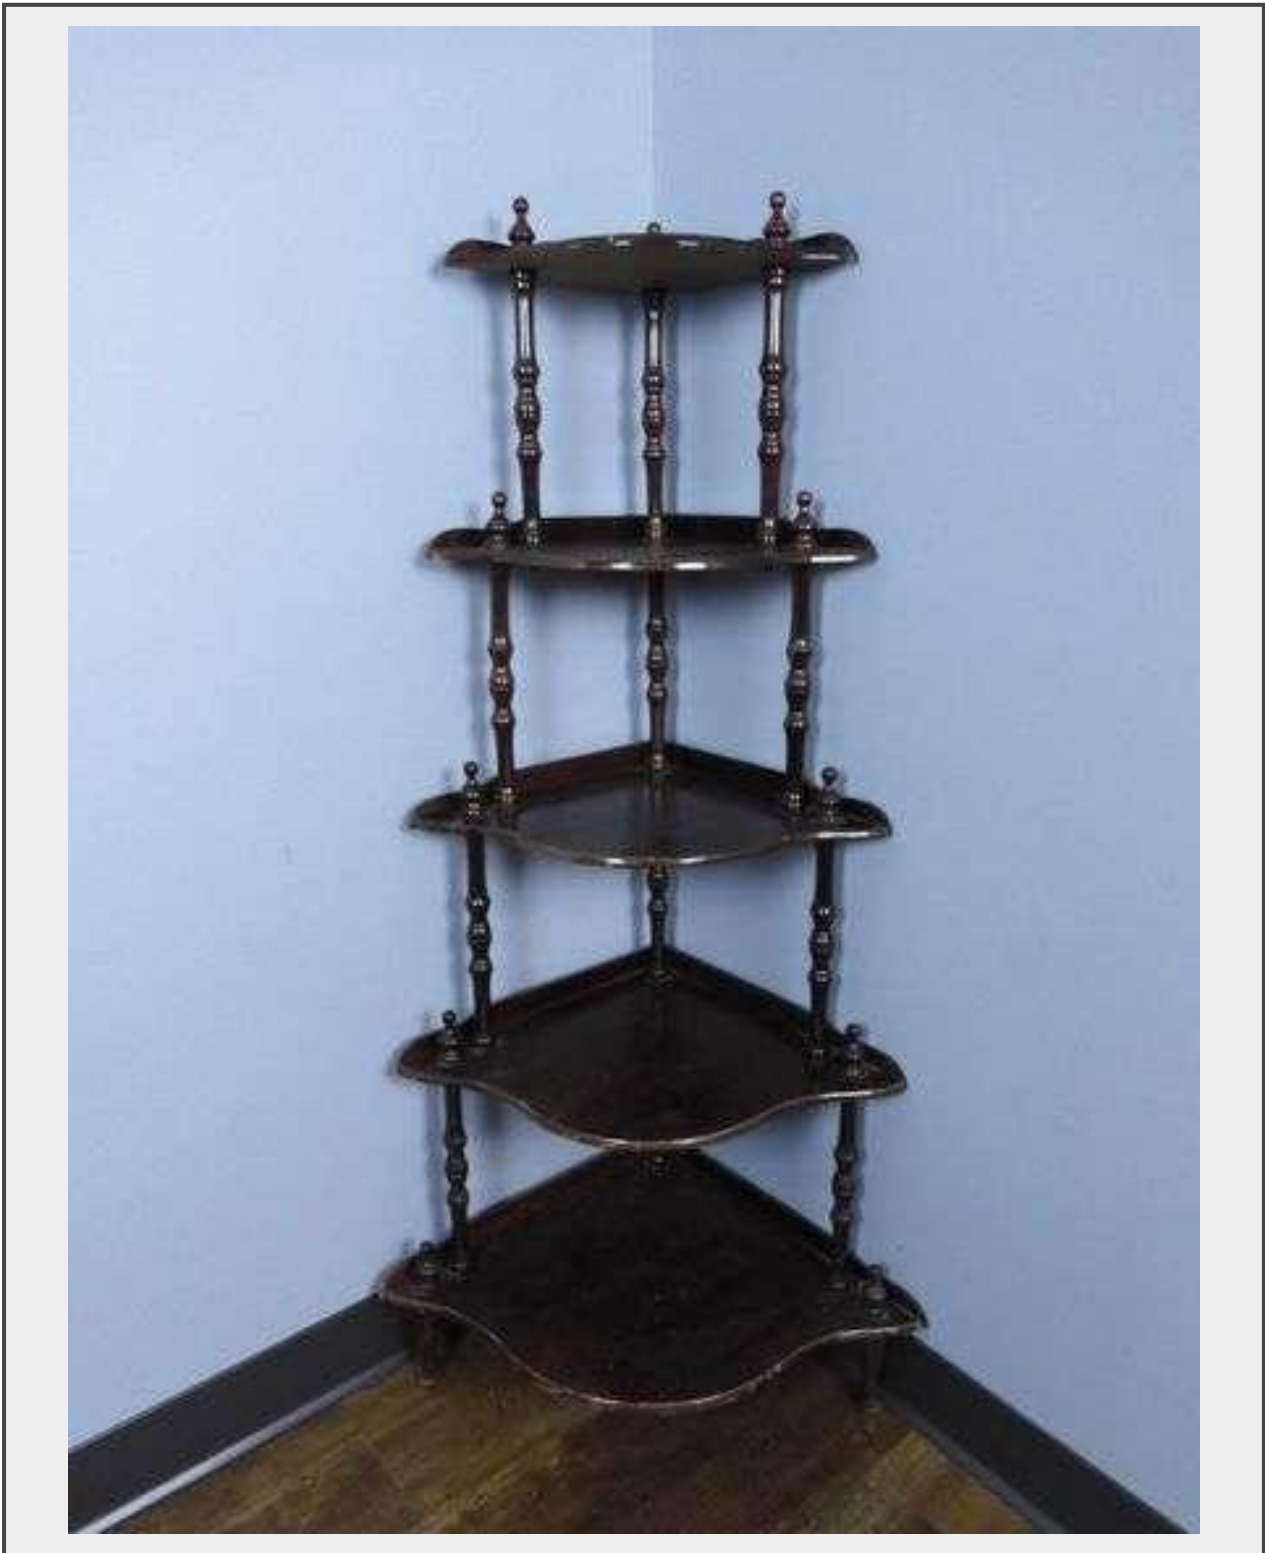

Sale Name: Inside the Beltline Vintage Treasure Trove

LOT 21 - Vintage Corner What-Not-Shelf

Description

This measures 23.5" x 17" x 19". There are scratches on this piece.

Quantity: 1

<https://www.gc5auctions.com/>